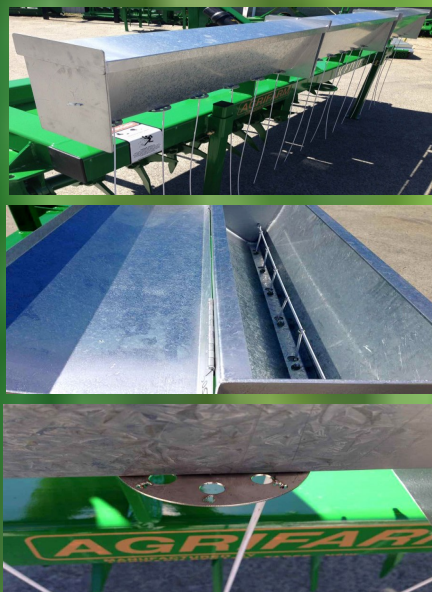

### **ASB Seeders**

**Available to suit AV/150, AV/200,  
AV/250, AV/300 & AV/400 Aerators**

**Mounted on RHS member of frame**

**Available in modules of 900mm wide**

**Capacity 22 litres per module**

**Stainless steel metering discs with 8 settings**